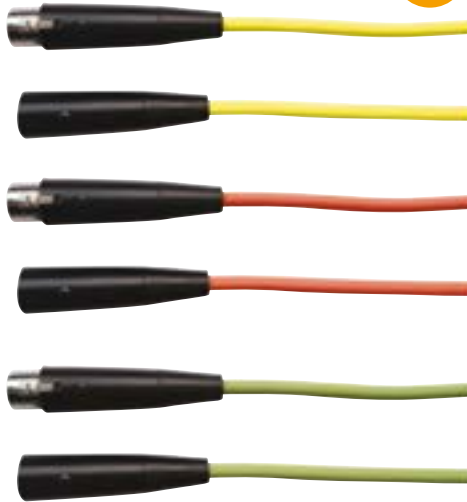

XLR to XLR Leads

6m

STANDARD FLUORESCENT XLR TO XLR MICROPHONE LEAD WITH METAL CONNECTORS 6M

Standard fluorescent microphone lead XLR line socket to XLR plug. Made from high quality cable featuring PE foamed conductors, insulator with helical shields and a cotton filament tracer.

Code	Colour	Packaging
G033H	Yellow	Sleeve
G033J	Red	Sleeve
G033K	Green	Sleeve

See Page 33 for Loudspeaker Cables