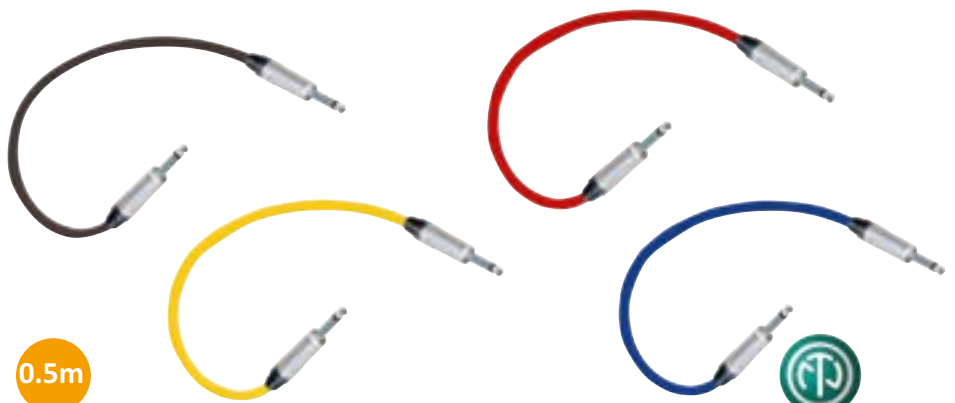

0.5m
NEUTRIK
NEUTRIK CONNECTORS

PROFESSIONAL 6.35MM MONO JACK PLUG PATCH LEAD WITH NEUTRIK CONNECTORS 0.5M
Neutrik NP2X connectors and high quality European cable.

Code	Length (m)	Colour	Packaging
G039AQ	0.5	Black	Hanging Card
G039AR	0.5	Red	Hanging Card
G039AS	0.5	Yellow	Hanging Card
G039AT	0.5	Blue	Hanging Card