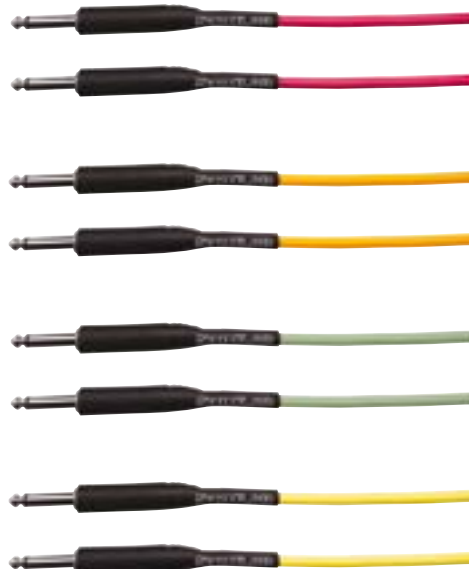

PREMIUM FLORESCENT
COLOURED GUITAR LEAD 6M

Premium extra flexible florescent coloured guitar lead with shrink sleeve cable supports and sturdy 6.35mm mono jack plugs. Made from Oxygen free cable for flexibility and clarity. Ideal for band and general music use.

Inner box quantity 40

Code	Colour	Packaging
G032C	Pink	Sleeve
G032D	Orange	Sleeve
G032E	Green	Sleeve
G032F	Yellow	Sleeve