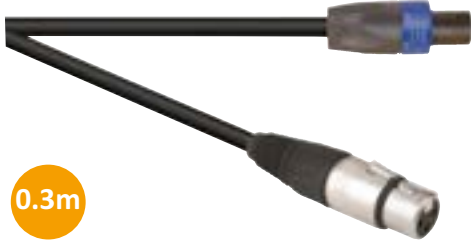

4 Pole to XLR Leads