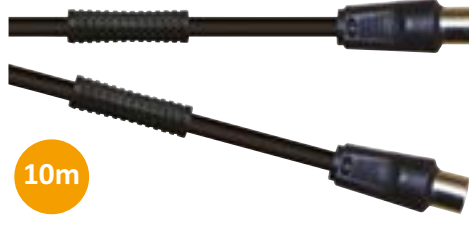

10m

T105DJB STANDARD DIGITAL COAXIAL PLUG TO COAXIAL PLUG TV AND VIDEO LEAD BLACK 10M

Coax plug to coax plug. Fitted with 2 ferrite rings to reduce electromagnetic interference.