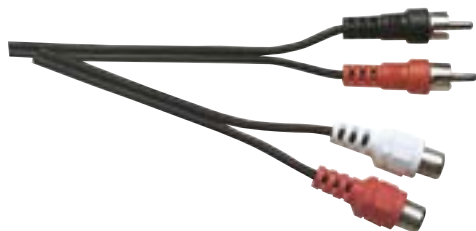

Phono Leads

STANDARD 2X PHONO PLUGS TO 2X PHONO LINE SOCKETS SCREENED LEAD

Standard 2 Phono plug to 2 Phono sockets screened lead

Inner box quantity 10

Code	Length	Packaging
A114A	1.2m	Bag & Header
ZA114A	1.2m	Plain Box of 50
A114AB	3m	Bag & Header
A114AG	5m	Bag & Header