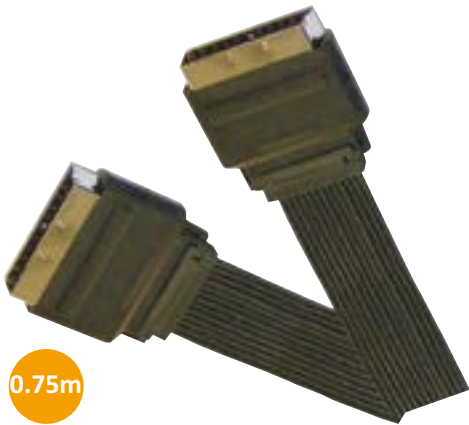

#### STANDARD F TYPE PLUG TO COAX PLUG TV AND VIDEO LEAD WHITE 2M

*F type plug to coax plug.*

Inner box quantity ..... 10

Scart Leads

0.75m

**T112F**  
STANDARD FLAT PROFILE SCART PLUG TO SCART PLUG TV AND VIDEO LEAD 0.75M