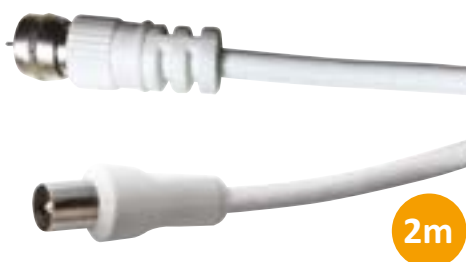

F-Type to Coax Leads

**See Page 29 for
More TV & Video
Leads**

T106

STANDARD F TYPE PLUG TO COAX PLUG TV AND VIDEO LEAD WHITE 2M

F type plug to coax plug.

Inner box quantity 10