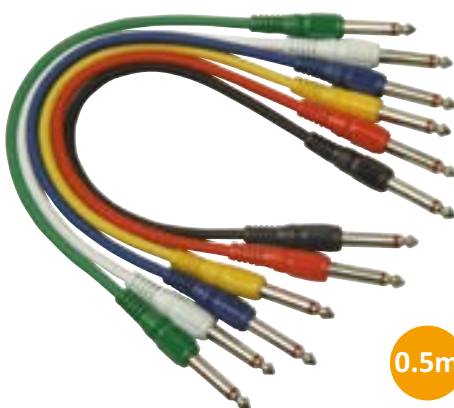

6.35mm Jack to 6.5mm Jack Leads

PROFESSIONAL 6.35MM MONO JACK PLUG 6.35MM MONO JACK PLUG SCREENED PATCH LEAD WITH NEUTRIK CONNECTORS
Uses Neutrik NP2X connectors and high quality European cable.

Code	Length (m)	Colour	Packaging
G039AV	1	Black	Hanging Card
G039AW	1	Red	Hanging Card
G039AX	1	Yellow	Hanging Card
G039AY	1	Blue	Hanging Card

2m

STANDARD 6.35MM MONO JACK PLUG TO 6.35MM MONO LINE SOCKET SCREENED LEAD

Code	Length	Packaging
G110	2m	Blister

0.5m

STANDARD ASSORTED COLOURED 6.35MM JACK PLUG TO 6.35MM JACK PLUG SCREENED PATCH LEADS (PACK OF 6)

A set of 6 coloured 6.35mm jack patch leads containing one each of white, yellow, green, blue, red and black screened leads.

Code	Length (m)	Colour	Packaging
G113CB	0.3	Assorted	Bag & Header
G113CC	1	Assorted	Bag & Header

See Page 17 for Microphone Leads