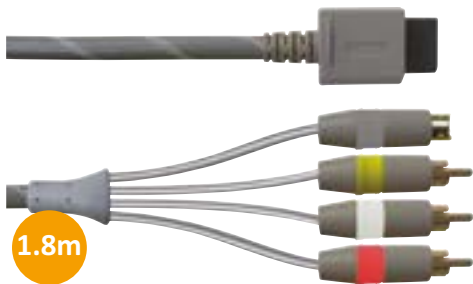

T117A
WII CONNECTOR TO S-VIDEO & 3 PHONO GAMING LEAD 1.8M
Connector for Nintendo Wii with S-Video and 3 Phono on a 1.8m lead. Supplied blister packed.
Inner box quantity 100