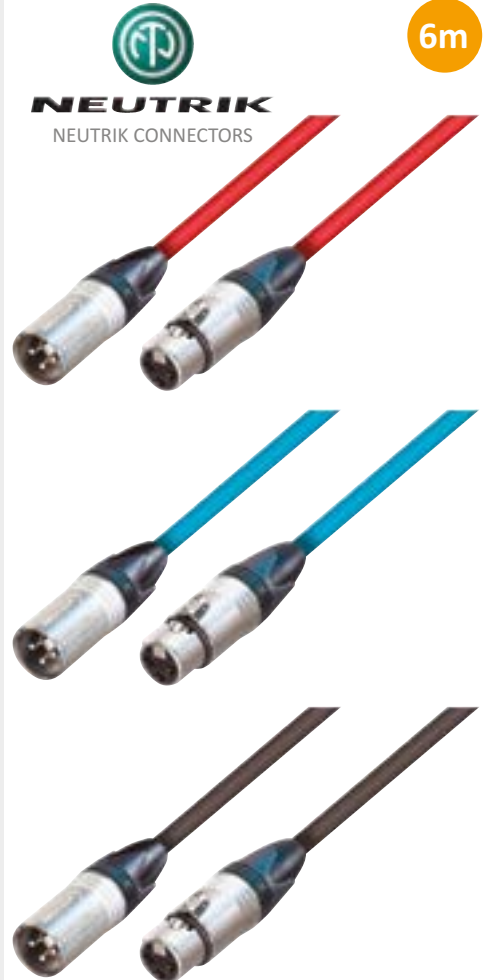

XLR to 6.35mm Jack Leads

MALE XLR FEMALE TO 6.35MM MONO JACK MICROPHONE CABLE

Inner box quantity 5

Code	Length	Packaging
NJS705	1m	Header Card
NJS706	6m	Header Card
NJS707	9m	Header Card

MALE XLR MALE TO 6.35MM MONO JACK MICROPHONE CABLE

Inner box quantity 5

Code	Length	Packaging
NJS708	1m	Header Card
NJS709	3m	Header Card

XLR to XLR Leads

6m

STANDARD FLUORESCENT XLR TO XLR MICROPHONE LEAD WITH METAL CONNECTORS 6M

Standard fluorescent microphone lead XLR line socket to XLR plug. Made from high quality cable featuring PE foamed conductors, insulator with helical shields and a cotton filament tracer.

Code	Colour	Packaging
G033H	Yellow	Sleeve
G033J	Red	Sleeve
G033K	Green	Sleeve

See Page 33 for Loudspeaker Cables

6m

PROFESSIONAL BALANCED XLR TO XLR MICROPHONE LEAD WITH NEUTRIK CONNECTORS AND EUROPEAN CABLE 6M

Professional balanced microphone cable using Neutrik NC3MX 3 pin male XLR to NC3FX 3 pin female XLR connectors and high quality European cable. Ideal for both general microphone and lead vocal use.

Code	Colour	Packaging
G035BD	Red	Hanging Card
G035BE	Blue	Hanging Card
G035BF	Black	Hanging Card

More XLR to XLR Leads on the next page