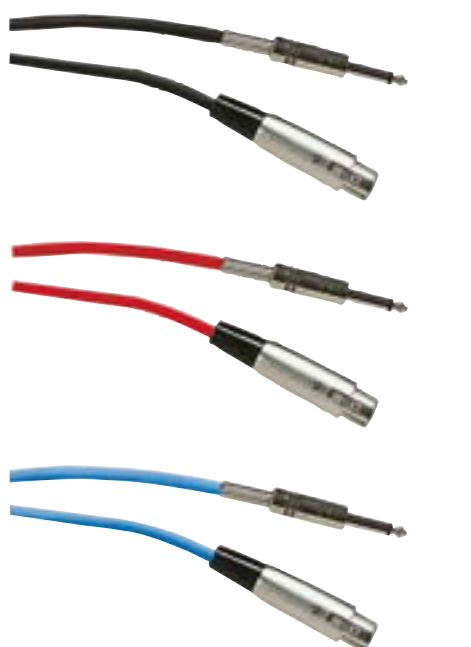

STANDARD UNBALANCED 3 PIN XLR TO 6.35MM JACK PLUG MICROPHONE LEAD 6M

Standard quality replacement unbalanced 6.35mm mono jack to XLR microphone Lead. Made with metal connectors and screened cable. Ideal for general use or as a replacement lead.

Code	Colour	Packaging
G113B	Black	Bag & Header
ZG113B	Black	Bulk Box of 25
G113C	Red	Bag & Header
G113D	White	Bag & Header
G113E	Blue	Bag & Header
G113F	Yellow	Bag & Header
ZG113C	Black	Bulk Box of 25