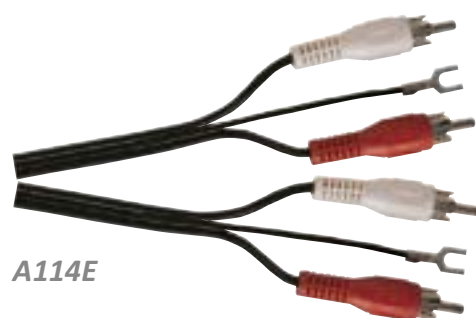

See Page 23 for Gaming Leads

A114E