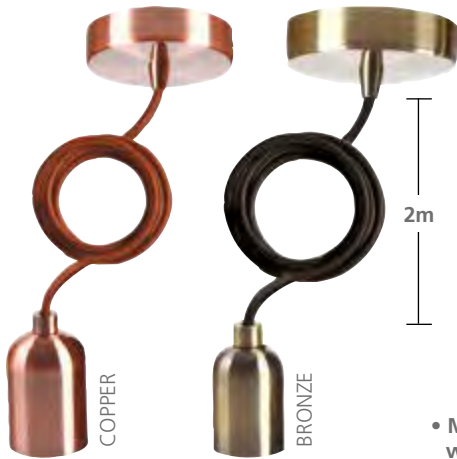

NEW RANGE

A Creator of Light Since 1894

SUSPENSION KITS (READY TO GO)

- Metal Suspension in Copper with 2m Textile Cable

- This item can be installed with a lampshade or glassware
- Metal Suspension with Threaded Lampholder E27 and 1m Textile Cable

CODE	STK REF	COLOUR	FITTING
GD1117	187515	Copper	E40
GD1118	187516	Copper	E27
GD1119	187517	Bronze	E27

CODE	STK REF	COLOUR
GD1673	241604	Black/Bronze
GD1674	241605	Brown/Bronze

- Metal Suspension E27 with 2m Textile Cable
- Can be installed with a lampshade or glassware

- This item can be installed with a lampshade or glassware
- Metal Suspension with Threaded Lampholder E27 and 2m Textile Cable

- This item can be installed with a lampshade or glassware
- Metal Suspension E27 with 1m Textile Cable