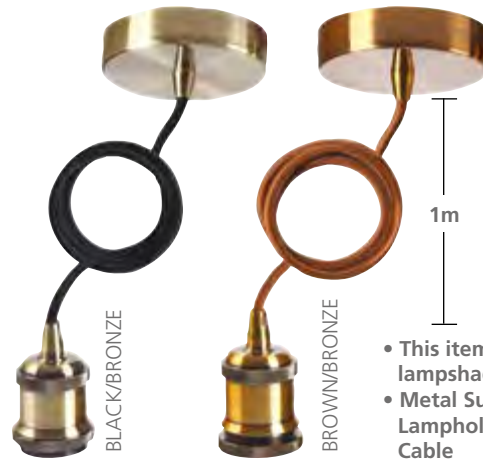

NEW RANGE

A Creator of Light Since 1894

SUSPENSION KITS (READY TO GO)

- Metal Suspension in Copper with 2m Textile Cable

- This item can be installed with a lampshade or glassware
- Metal Suspension with Threaded Lampholder E27 and 1m Textile Cable

CODE	STK REF	COLOUR	FITTING
GD1117	187515	Copper	E40
GD1118	187516	Copper	E27
GD1119	187517	Bronze	E27

CODE	STK REF	COLOUR
GD1673	241604	Black/Bronze
GD1674	241605	Brown/Bronze

- Metal Suspension E27 with 2m Textile Cable
- Can be installed with a lampshade or glassware

- This item can be installed with a lampshade or glassware
- Metal Suspension with Threaded Lampholder E27 and 2m Textile Cable

- This item can be installed with a lampshade or glassware
- Metal Suspension E27 with 1m Textile Cable