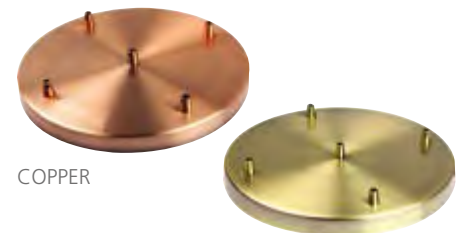

WHITE

BLACK

CHROME

COPPER

3 Outputs 100mm Dia.

- Mix and Match for a bespoke look
- Steel Ceiling Rose 3 Outputs 100mm Diameter
- Available in 4 colours

CODE	STK REF	COLOUR
GD1127	187525	White
GD1128	187526	Black
GD1129	187527	Chrome
GD1130	187528	Copper

COPPER

BRONZE

GOLDEN BRONZE

BLACK

WHITE

5 Outputs 300mm Dia.

- Mix and Match for a bespoke look
- Steel Ceiling Rose 5 Outputs 300mm Diameter
- Available in 5 colours

CODE	STK REF	COLOUR
GD1174	187574	Copper
GD1175	187575	Bronze
GD1176	187576	Golden Bronze
GD1177	187577	Black
GD1178	187578	White