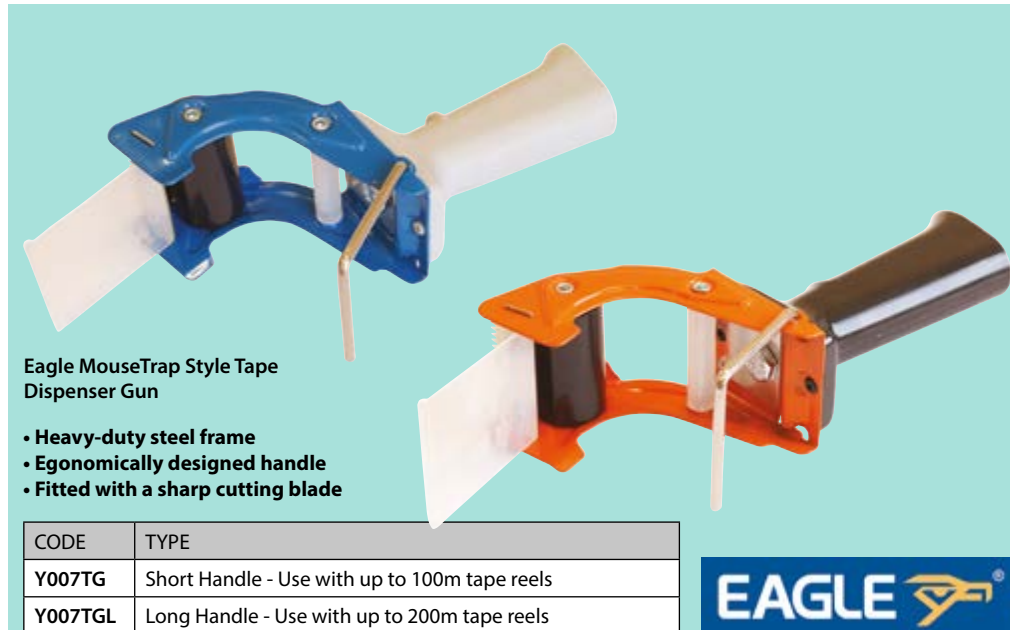

**NEW!**

Glow in the Dark Tape

- Glow in the Dark for increased visibility
- Textured Surface for better grip

CODE	COLOUR	LENGTH
Y011WG	Green	5m
Y011WBG	Black & Green	5m

Eagle Self-Adhesive Anti Slip tape

Eagle MouseTrap Style Tape Dispenser Gun

- Heavy-duty steel frame
- Ergonomically designed handle
- Fitted with a sharp cutting blade

CODE	TYPE
Y007TG	Short Handle - Use with up to 100m tape reels
Y007TGL	Long Handle - Use with up to 200m tape reels