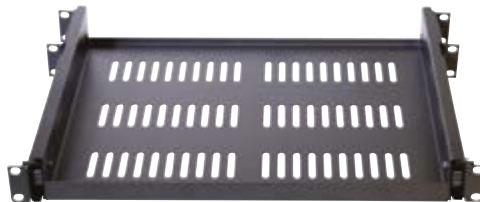

CODE	RACK SIZE
P710J	1U
P710K	2U