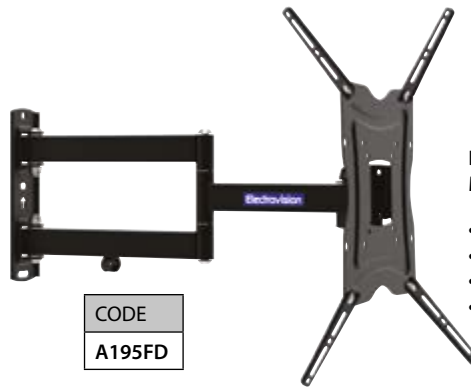

**TILTING**

PLATE STYLE

FRAME STYLE

Tilting TV Mounting Bracket

- With integrated spirit level

CODE	STYLE	SCREEN	VESA	TILT	MAX LOAD
A195E	Plate	24-42"	200x200	15°	35kg
A195EB	Plate	26-55"	400x400	15°	45kg
A195ED	Plate	32-65"	600x400	15°	50kg
A195EA	Frame	24-42"	200x200	12°	35kg
A195EC	Frame	26-55"	400x400	12°	45kg

**TILT & SWIVEL**

Tilt & Swivel TV Mounting Brackets

- Tilt adjustment -5/15°
- Swivel adjustment 60°

CODE	SCREEN	VESA	MAX LOAD
A195FA	10-27"	100x100	15kg
A195FB	14-40"	200x200	25kg
A195FC	14-40"	200x200	25kg

**TILT & SWIVEL**

**DUAL PIVOT**

Dual Pivot Tilt & Swivel TV Mounting Bracket

- With integrated spirit level
- Tilt adjustment -5/15°
- Swivel adjustment 180°
- VESA Size 400x400

CODE
A195FD

Dual Pivot Tilt & Swivel TV Mounting Bracket

- With integrated spirit level

**TILT & SWIVEL**

**DUAL PIVOT**

CODE	SCREEN	VESA	TILT	SWIVEL	MAX LOAD
A195FE	26-55"	400x400	-5/15°	180°	45kg
A195FF	32-65"	600x400	-15/15°	180°	60kg

**CEILING MOUNT**

**TILT & SWIVEL**