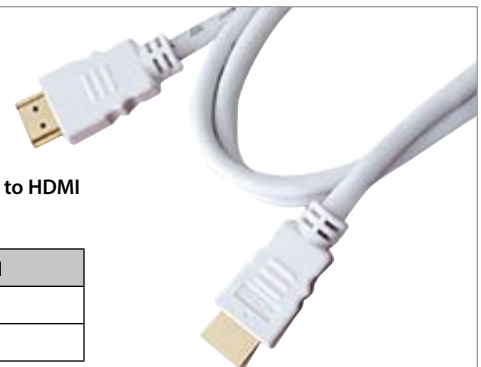

HDMI
HIGH-DEFINITION MULTIMEDIA INTERFACE

Standard HDMI 1.4 to HDMI TV and Video Lead Black

CODE	LENGTH
T115BM	2m
T115BN	3m
T115BP	5m

HDMI
HIGH-DEFINITION MULTIMEDIA INTERFACE

Standard 1.4 Version HDMI to HDMI TV and Video Lead White

CODE	LENGTH
T115BPA	5m
T115BRA	10m