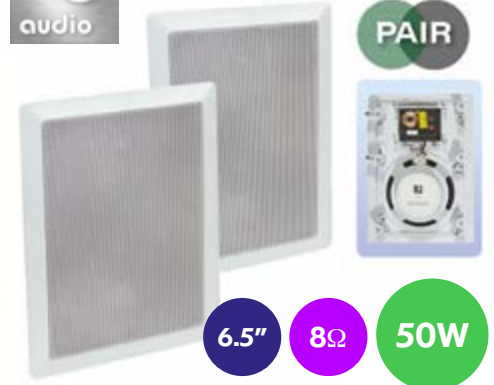

e-audio White 6.5" 2-Way 120W In-Wall Speaker With Driver and Tweeter

PAIR
6.5" 8Ω 50W

- 15 oz Magnet
- With Electronic Crossover Network
- Directable 1 inch Titanium Dome Tweeter
- Ideal for home, theatres & conference rooms
- Priced and Sold per Pair