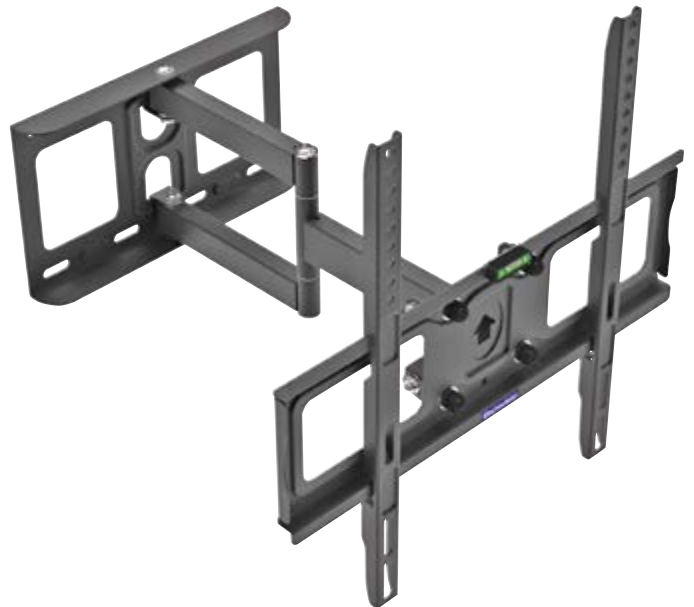

**TILT & SWIVEL**

Tilt & Swivel TV Mounting Brackets

- Tilt adjustment -5/15°
- Swivel adjustment 60°

CODE	SCREEN	VESA	MAX LOAD
A195FA	10-27"	100x100	15kg
A195FB	14-40"	200x200	25kg
A195FC	14-40"	200x200	25kg

**TILT & SWIVEL**

**DUAL PIVOT**

Dual Pivot Tilt & Swivel TV Mounting Bracket

- With integrated spirit level
- Tilt adjustment -5/15°
- Swivel adjustment 180°
- VESA Size 400x400

CODE
A195FD

Dual Pivot Tilt & Swivel TV Mounting Bracket

- With integrated spirit level

**TILT & SWIVEL**

**DUAL PIVOT**

CODE	SCREEN	VESA	TILT	SWIVEL	MAX LOAD
A195FE	26-55"	400x400	-5/15°	180°	45kg
A195FF	32-65"	600x400	-15/15°	180°	60kg

**CEILING MOUNT**

**TILT & SWIVEL**

CODE	A195B	A195BA	A195BB
SCREEN	14-40"	14-50"	26-60"
VESA	200x200	400x400	600x400
TILT	-5/15°	0/12°	0/12°
HEIGHT	515-715mm	650-930mm	650-930mm
MAX. LOAD	25kg	45kg	50kg

Ceiling Mounted Tilt and Swivel TV Bracket