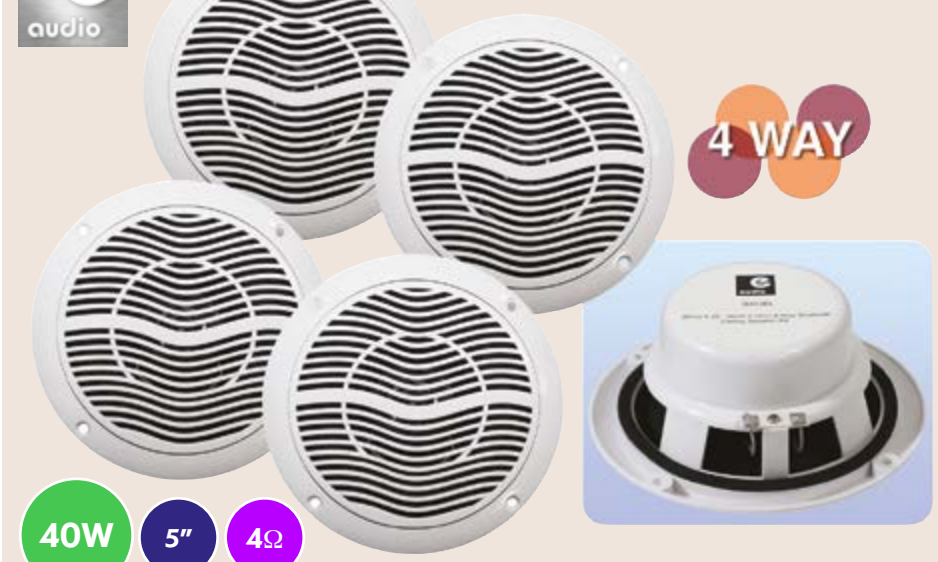

**5" 40W**

CODE	IMPEDANCE
B402	4Ω
B402A	8Ω

**e-audio Bluetooth Ceiling Speaker Kit**

**80W 5.25" 8Ω**

**Bluetooth** CODE B402BL

**e-audio 4 Way Bluetooth Ceiling Speaker & amplifier Kit**

**40W 5" 4Ω**

- Connects via bluetooth or auxiliary input
- Resistant to Moisture. Ideal for Bathrooms and Kitchens
- Built in tweeter for clarity
- Password protected
- Easy to fit and use

CODE
B403A

e-audio Round Ceiling Speaker With Dual Offset Tweeters

60W  
6.5" 8Ω

- Easy Fit
- 1/2 inch High Compliance Polymer Tweeter
- Dual tweeters for improved clarity
- Ideal for surround sound systems
- 10 oz Magnet