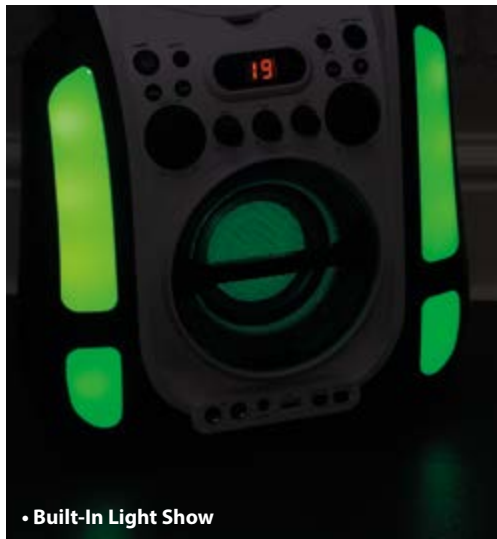

CODE
G113A

CODE
G113B

CODE	COLOUR
G113MA	Red
G113MB	Yellow
G113MC	Blue

CODE
F343

CODE
F344

NEW

- Plays CD, CD-R, CD-RW, MP3G and CD+G discs
- Bluetooth connectivity allows streaming from Smartphones or Tablets
- Programmable Playback Function
- Repeat Function
- USB input plays (MP3/MP3+G files)
- Aux-in to connect from external audio device
- Audio Out to connect to external PA systems or TV
- RCA output to connect to TV or monitor (RCA cable included)

CODE
KAR125

Karaoke Machine with Light Show

This Mr Entertainer CDG Karaoke machine plays CD, CD-R, CD-RW, MP3G and CD+G discs. It features an impressive multi colour LED light show which adds to the party atmosphere. It can also stream songs from Smartphones or Tablets via Bluetooth.

Contains everything you need!

Includes 1 switched microphone with 3m integral lead and 6.35mm jack plug, 40 track karaoke hits CDG disc, 2 rear mount mic holders, RCA connection lead and a power supply