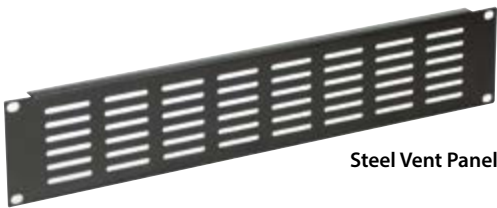

Steel Vent Panel

CODE	RACK SIZE
L097HA	1U
L097HB	2U
L097HC	3U