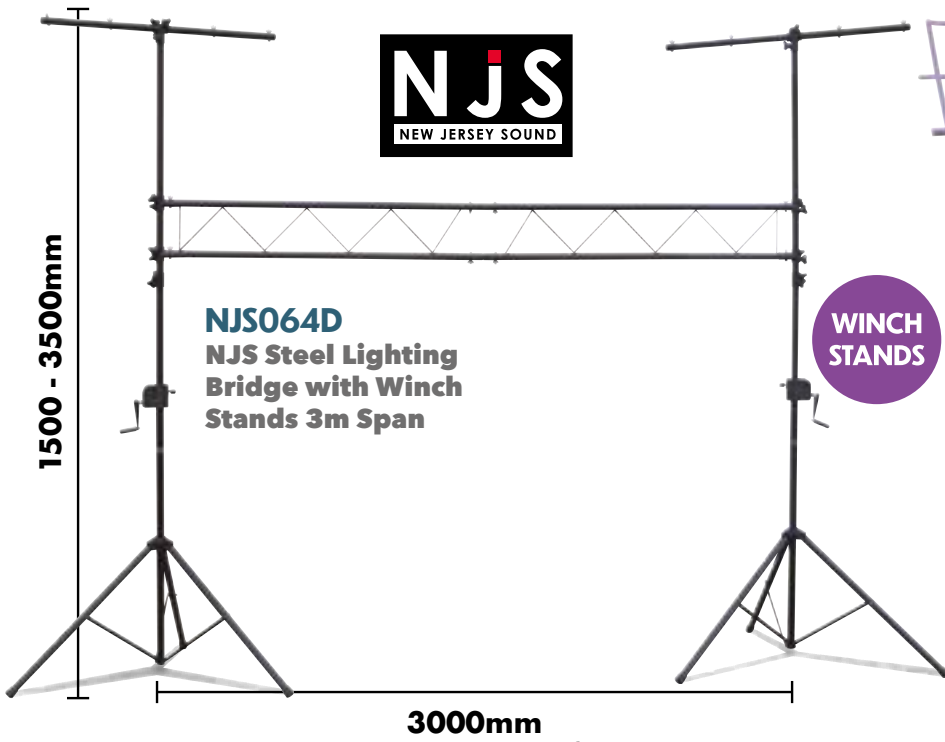

**NJS064A**  
**NJS Adjustable Aluminium Lighting Stand with 1.22 m T Bar**  
 • Height Adjustment 1500-3500mm

SoundLAB

**NJS071**  
**Folding Floor Standing Guitar Stand**

**G001ZD**  
**Soundlab Adjustable Aluminium Lighting Stand with 1.22m T Bar**  
 • Height Adjustment 1500-4000mm