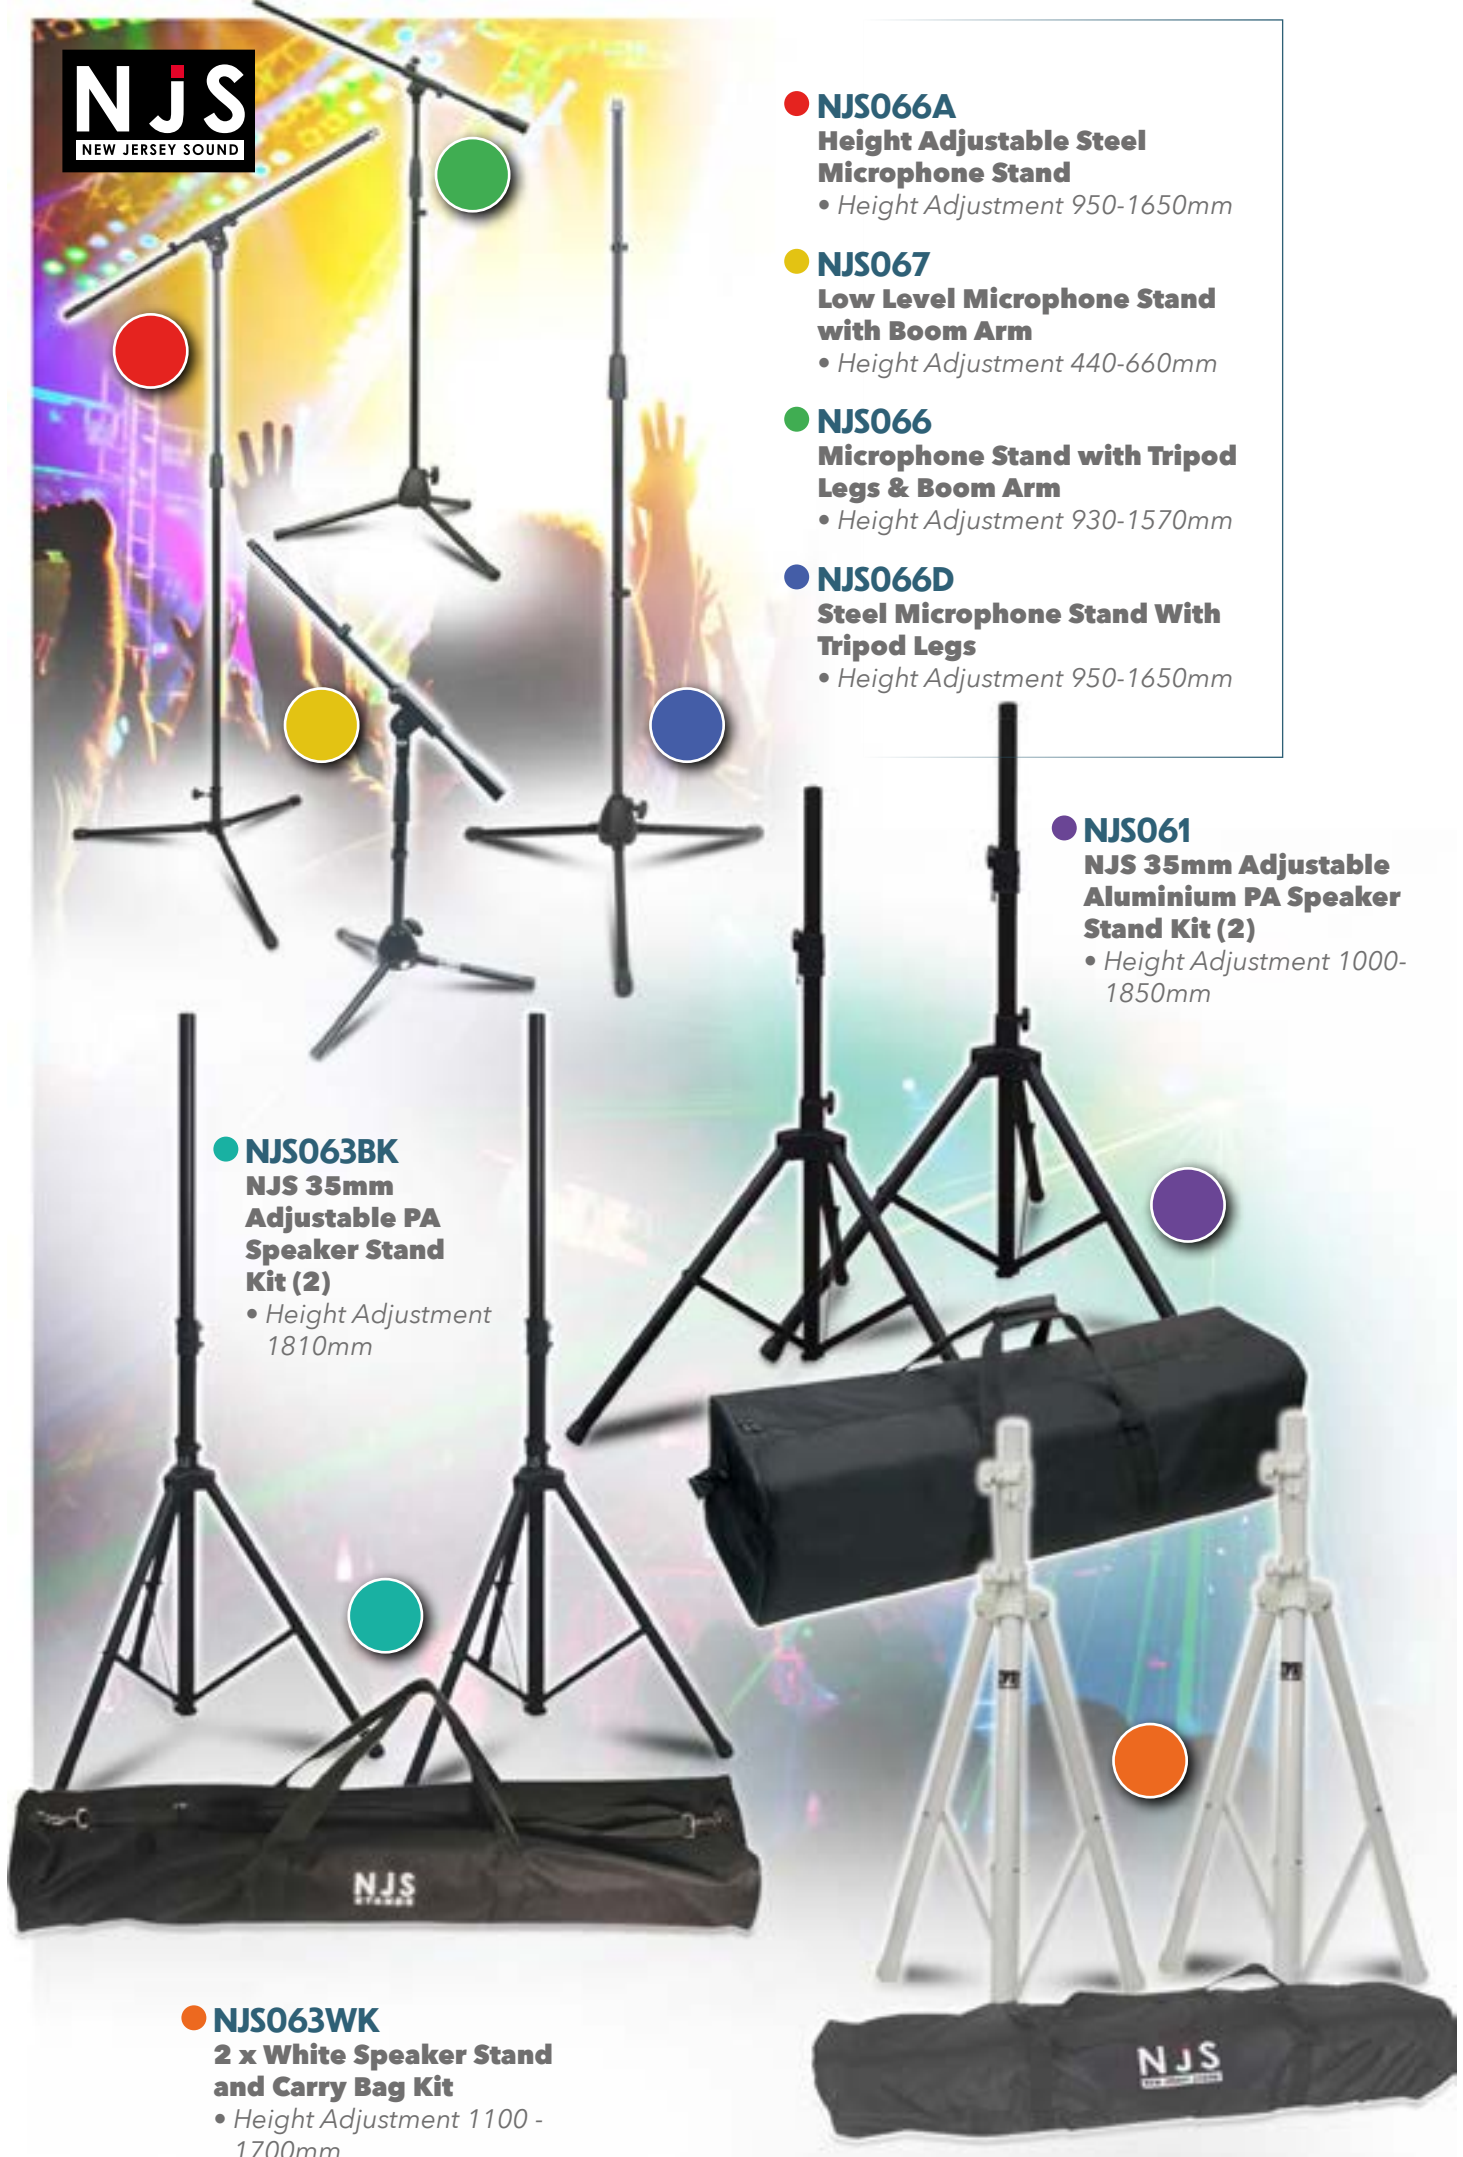

● **NJS066A**
**Height Adjustable Steel
Microphone Stand**
• Height Adjustment 950-1650mm

● **NJS067**
**Low Level Microphone Stand
with Boom Arm**
• Height Adjustment 440-660mm

● **NJS066**
**Microphone Stand with Tripod
Legs & Boom Arm**
• Height Adjustment 930-1570mm

● **NJS066D**
**Steel Microphone Stand With
Tripod Legs**
• Height Adjustment 950-1650mm

● **NJS061**
**NJS 35mm Adjustable
Aluminium PA Speaker
Stand Kit (2)**
• Height Adjustment 1000-
1850mm

● **NJS063BK**
**NJS 35mm
Adjustable PA
Speaker Stand
Kit (2)**
• Height Adjustment
1810mm

● **NJS063WK**
**2 x White Speaker Stand
and Carry Bag Kit**
• Height Adjustment 1100 -
1700mm