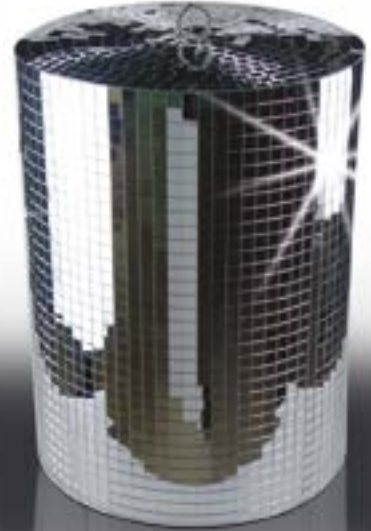

FX LAB

FX Lab Silver Mirror Cylinders

- Suitable for use in a range of locations
- Core Material: Foam

Code	Dimensions (mm)
G007F	300x90x90
G007FA	600x90x90

FX Lab Silver Mirror Cylinders

- Covered with 10mm x 10mm mirror glass facets
- Core Material: Foam

Code	Dimensions (mm)
G007FB	300x90x90
G007FC	400x90x90
G007FD	400x300x300

300mm x 300mm

Code	Colour	Facet Size
G007MJ	Silver	7mm
G007MA	Silver	10mm
G007MM	Black	7mm
G007MC	Black	10mm
G007MB	Gold	10mm
G007MD	Copper	10mm

FX Lab Glass Mirror Sheets

- Perfect for DIY Projects, Home Crafting
- Strong adhesive backing for total grip
- Multi-Use
- Various Colour Options

RGB

LED

G009TR
Eagle 12V RGB 300 LED 5M
Tape Light Kit Inc In-Line
PSU IP65

- 5m Length
- 60 LEDs per metre
- Plug & Play
- IP65 Rated

12V