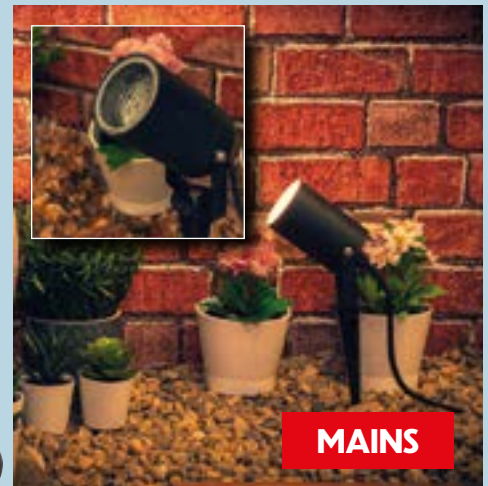

MAINS

LF0815
Onyx Water Resistant 230V 4W LED Outdoor Spotlight With Ground Spike and 3m Mains Cable