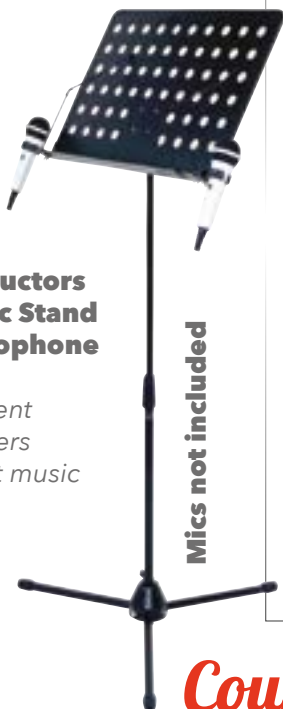

Mics not included