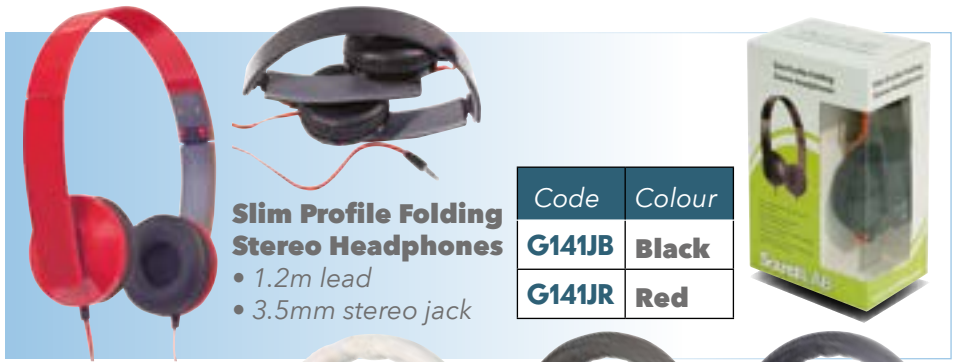

Slim Profile Folding Stereo Headphones
• 1.2m lead
• 3.5mm stereo jack

Code	Colour
G141JB	Black
G141JR	Red