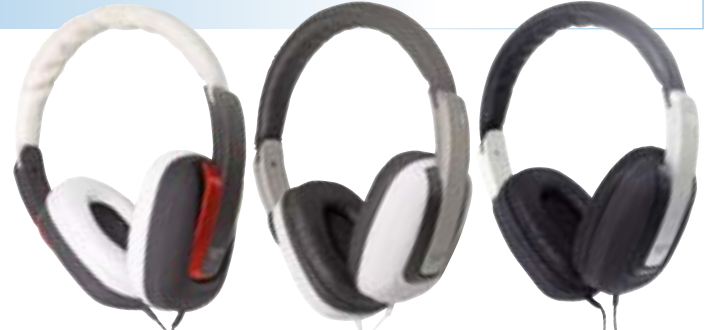

Code	Colour
A084BA	Black/Red/White
A084BB	White/Black
A084BC	Black