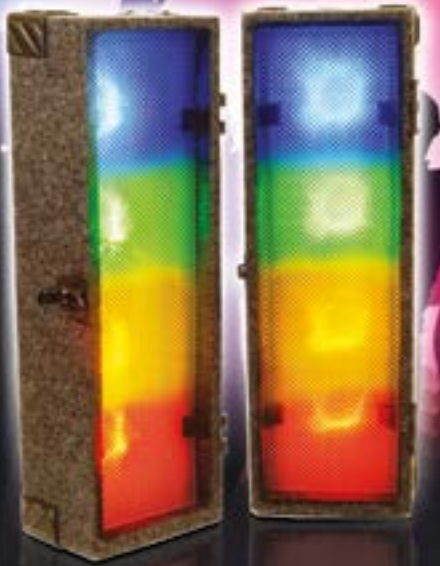

**LF0159**  
Luxform Lighting 230V Dominica Mini Spotlight in Black

**MAINS**

**LF0815**  
Onyx Water Resistant 230V 4W LED Outdoor Spotlight With Ground Spike and 3m Mains Cable

**MAINS**

**FX LAB**

**G005FF  
FXLab 2 x 4 Way Retro LED  
Light Box**

- 4 ultra bright LEDs per side
- Built in sound-to-light controller

**FX LAB**

**G005C  
6 Way Pod Light**

- Speed and sound control for a professional effect
- Light pods detach to form various arrangements