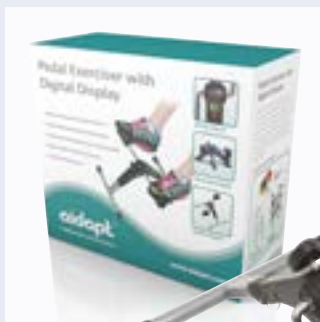

Wall Mounted Clocks

- Large clear numbers and hands
- Key slot wall mounting
- Suitable for use in the home or office
- Near silent operation
- Energy efficient movement for long battery life

Radio Controlled Wall Mounted Clock

- Automatically updates in Spring and Autumn to allow for Daylight Saving Time
- Suitable for most home or office locations with the exception of metal clad and re-enforced concrete buildings
- For UK & Ireland only

Code	Size
T370C	10" (25cm)
T370B	12" (30cm)

Standard Wall Mounted Clock

Code	Size
T370BA	12" (30cm)

T800 Bumper Pocket or Hand Heat Pad

- Provides heat for up to 2 hours
- Reusable

VP159W Pedal Exerciser

- Ideal for exercising at home
- Use anywhere, no power supply required

VP159RA Pedal Exerciser with Digital Display

- Stylish folding compact design for easy storage
- Useful inbuilt digital display screen to monitor progress

VP159R Motorised Electric Mini Exercise Bike

- Complete with remote control
- Stylish, compact design for easy storage

REMOTE CONTROL